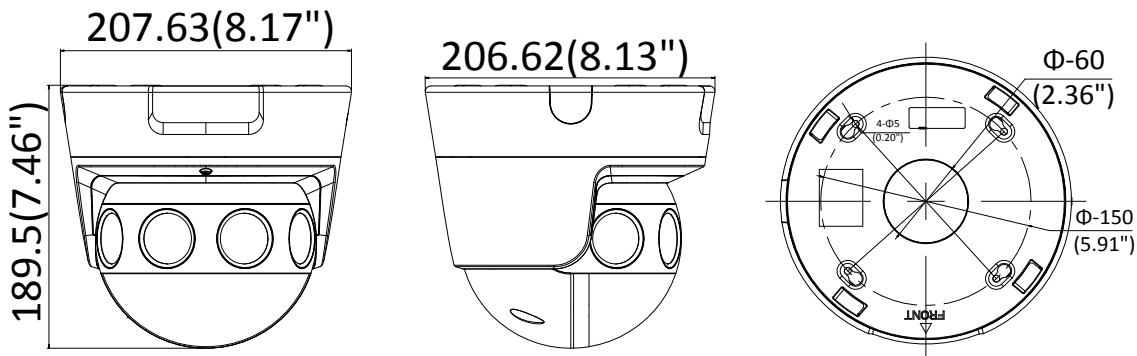

Dimension

Accessory

Unit: mm

Cap (Included)

Distributed by

HIKVISION

Headquarters

No.555 Qianmo Road, Binjiang District,
Hangzhou 310051, China
T +86-571-8807-5998
overseasbusiness@hikvision.com

Hikvision USA
T +1-909-895-0400
sales.usa@hikvision.com

Hikvision Australia
T +61-2-8599-4233
salesau@hikvision.com

Hikvision India
T +91-22-28469900
sales@pramahikvision.com

Hikvision Canada
T +1-866-200-6690
sales.canada@hikvision.com

Hikvision Thailand
T +662-275-9949
sales.thailand@hikvision.com

Hikvision Europe
T +31-23-5542770
sales.eu@hikvision.com

Hikvision Italy
T +39-0438-6902
info.it@hikvision.com

Hikvision Brazil
T +55 11 3318-0050
Latam.support@hikvision.com

Hikvision Turkey
T +90 (216)521 7070- 7074
sales.tr@hikvision.com

Hikvision Malaysia
T +601-7652-2413
sales.my@hikvision.com

Hikvision UK & Ireland
T +01628-902140
sales.uk@hikvision.com

Hikvision South Africa
Tel: +27 (10) 0351172
sale.africa@hikvision.com

Hikvision France
T +33(0)1-85-330-450
info.fr@hikvision.com

Hikvision Kazakhstan
T +7-727-9730667
nikia.panfilov@hikvision.ru

Hikvision Vietnam
T +84-974270888
sales.vt@hikvision.com

Hikvision UAE
T +971-4-4432090
salesme@hikvision.com

Hikvision Singapore
T +65-6684-4718
sg@hikvision.com

Hikvision Spain
T +34-91-737-16-55
info.es@hikvision.com

Hikvision Tashkent
T +99-87-1238-9438
uzb@hikvision.ru

Hikvision Hong Kong
T +852-2151-1761
info.hk@hikvision.com

Hikvision Russia
T +7-495-669-67-99
saleru@hikvision.com

Hikvision Korea
T +82-(0)31-731-8817
sales.korea@hikvision.com

Hikvision Poland
T +48-22-460-01-50
info.pl@hikvision.com

Hikvision Indonesia
T +62-21-2933759
Sales.Indonesia@hikvision.com